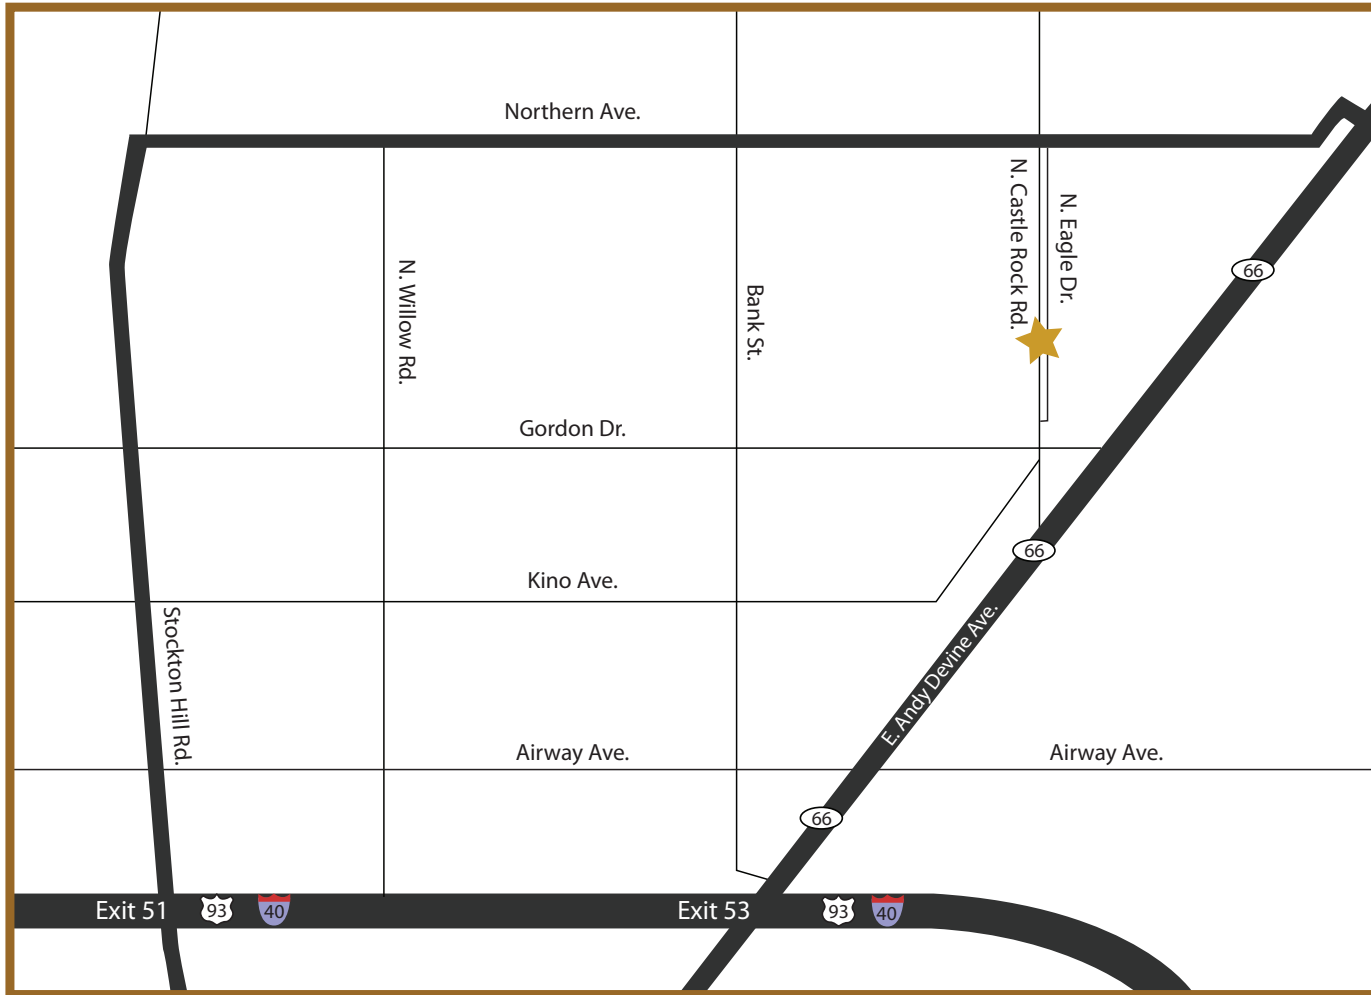

# location map

First Pentecostal Church of God  
4087 N. Eagle Drive  
Kingman, AZ 86409  
(928) 757-2671